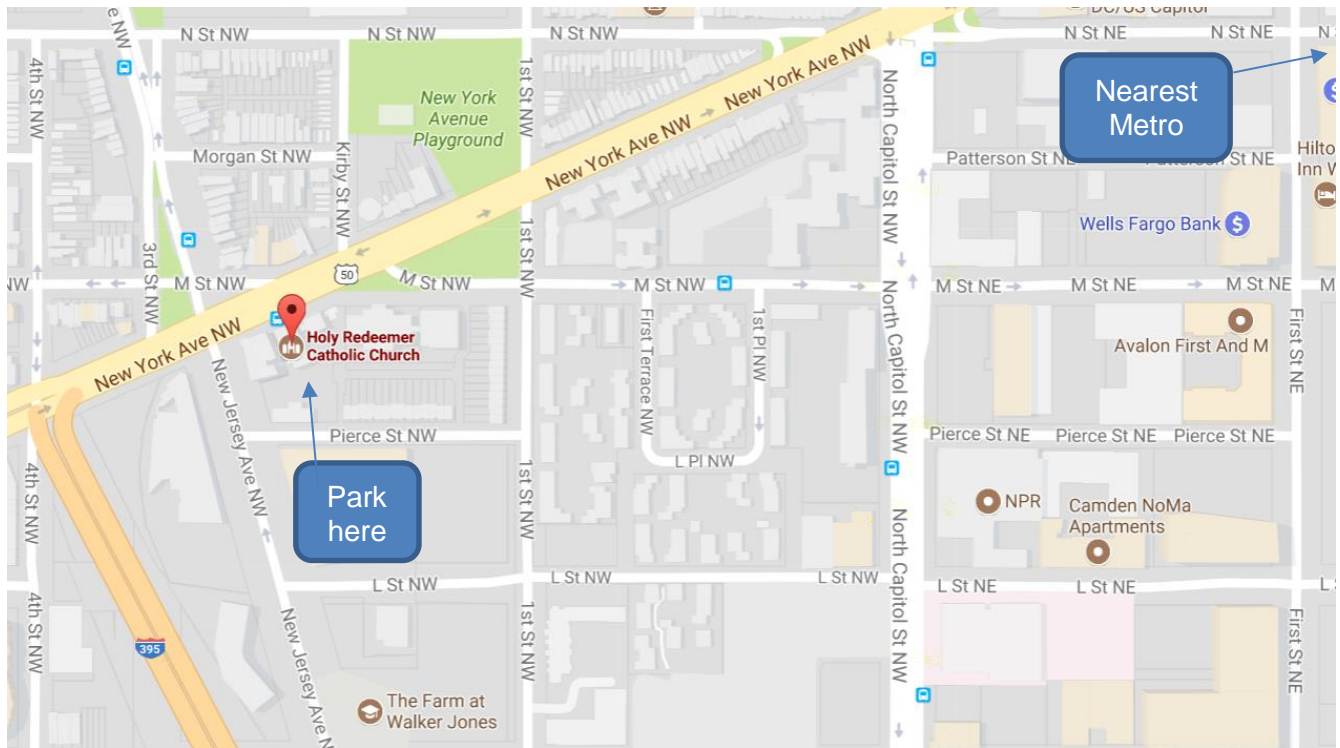

**Saturday Nov. 11, 2017
5:00 p.m. (Mass) – 8:30 p.m.
Holy Redeemer Church, 206 New York Ave NW,
Washington, DC 20001**

Pax Christi Metro DC-Baltimore is a region of Pax Christi USA, the national Catholic peace movement. Rooted in the Gospel and Catholic Social Teaching, we witness to Jesus' message and example of nonviolence, rejecting war and affirming the sacredness of human life and the interdependence of all creation.

Map & directions

Driving: Parking is available behind the church (enter from Pierce Street, and note that New Jersey Avenue is one way) and on the adjacent streets.

Metro: The nearest Metro station is NoMa-Gallaudet U-New York Avenue. Walk two blocks west on N Street, then left on New York Avenue to the church.